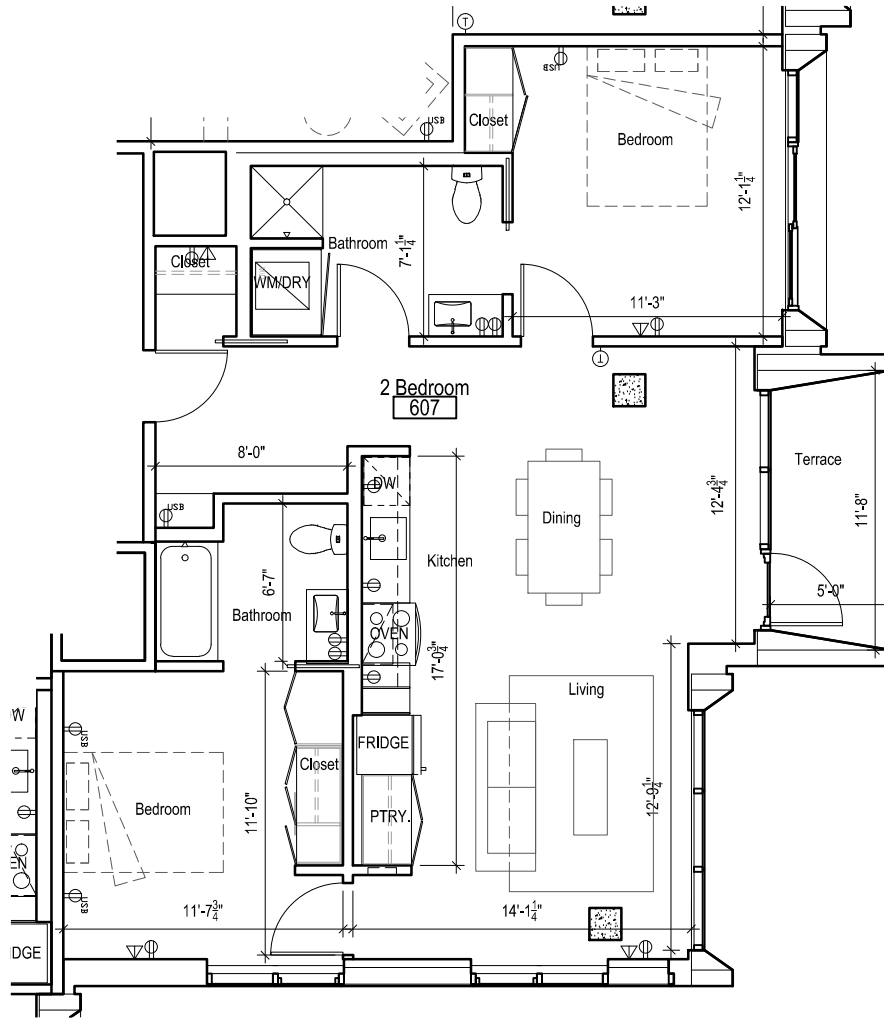

S L A T E

SUITE 607

1,037 sf

124 NE Third Avenue
PDX 97282 leasing contact: (503) 406-2686

10.16.2015 ©2015 works partnership architecture, LLC