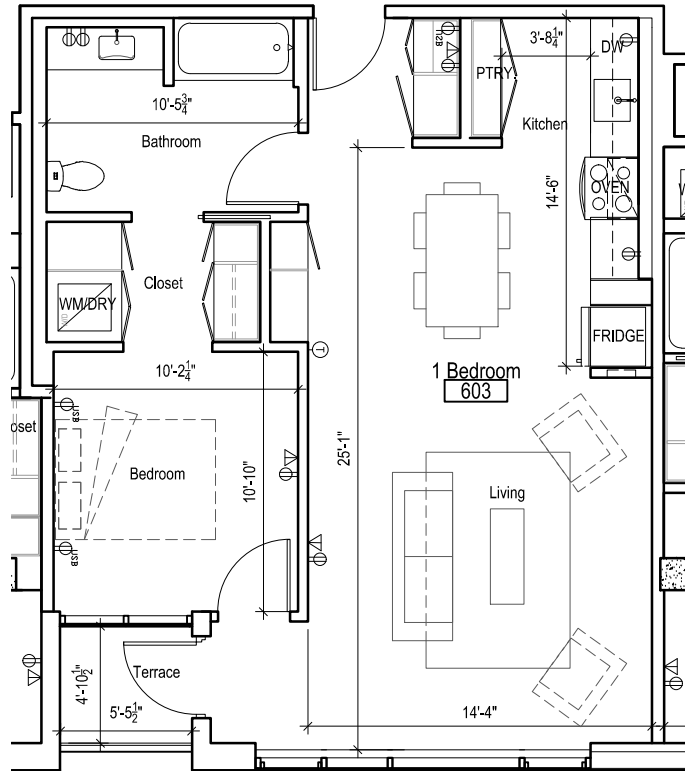

0 5' 10' Scale: 1/8" = 1'-0"

10.16.2015 ©2015 **works** partnership architecture, LLC

SLATE

SUITE 602

1,051 sf

124 NE Third Avenue  
 PDX 97282 leasing contact: (503) 406-2686

SLATE

SUITE 603

# SLATE

SUITE 605

1,021 sf

124 NE Third Avenue  
 PDX 97282 leasing contact: (503) 406-2686

10.16.2015 ©2015 works partnership architecture, LLC

SLATE

SUITE 606

758 sf