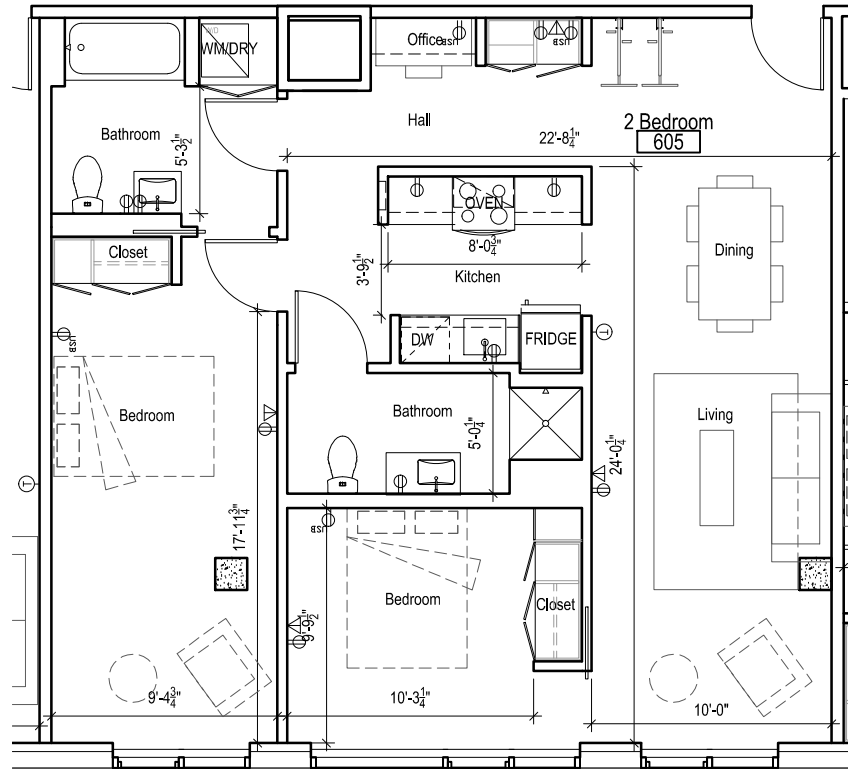

SLATE

SUITE 605

1,021 sf

124 NE Third Avenue
PDX 97282 leasing contact: (503) 406-2686

10.16.2015 ©2015 works partnership architecture, LLC