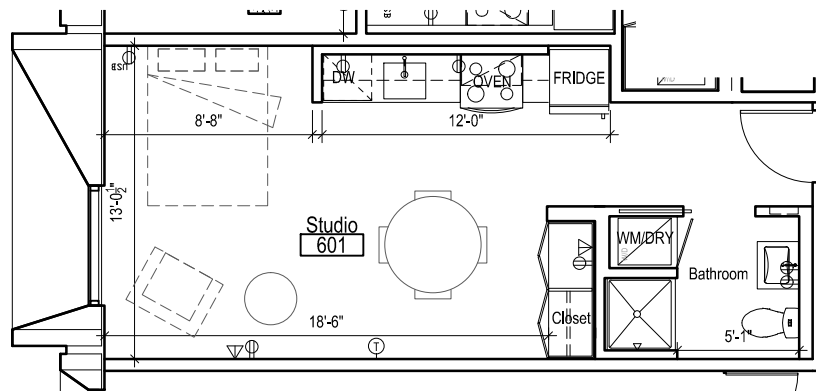

S L A T E

SUITE 601

438 sf

124 NE Third Avenue
PDX 97282 leasing contact: (503) 406-2686

0 5' 10' Scale: 1/8" = 1'-0"

10.16.2015 ©2015 **works** partnership architecture, LLC