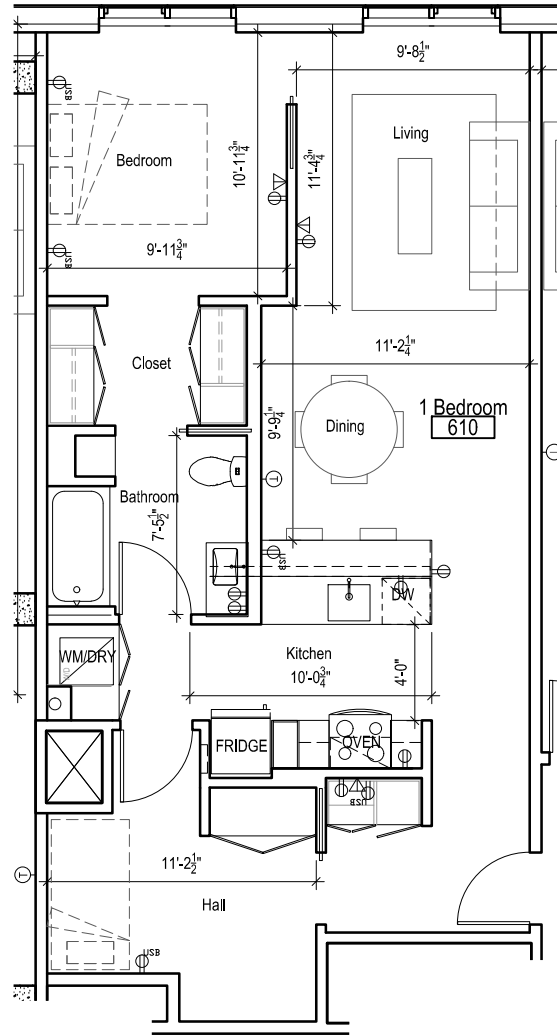

S L A T E

SUITE 608

1,060 sf

124 NE Third Avenue  
 PDX 97282 leasing contact: (503) 406-2686

10.16.2015 ©2015 works partnership architecture, LLC

SLATE

SUITE 609

767 sf

124 NE Third Avenue  
 PDX 97282 leasing contact: (503) 406-2686

**SLATE**

SUITE 610

813sf

124 NE Third Avenue  
 PDX 97282 leasing contact: (503) 406-2686

0 5' 10' Scale: 1/8" = 1'-0"

10.16.2015 ©2015 works partnership architecture, LLC