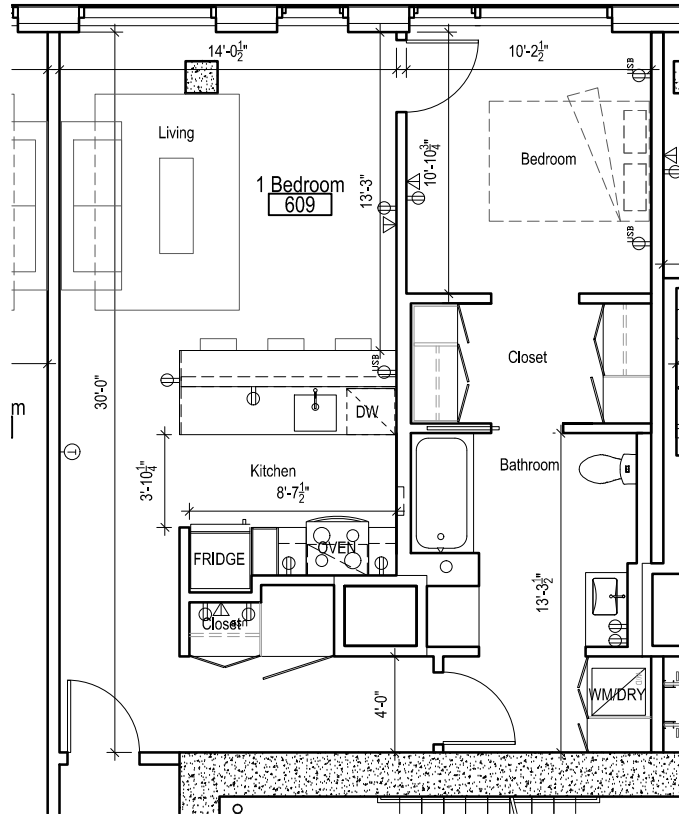

S L A T E

SUITE 608

1,060 sf

124 NE Third Avenue  
 PDX 97282 leasing contact: (503) 406-2686

10.16.2015 ©2015 works partnership architecture, LLC

SLATE

SUITE 609

767 sf

124 NE Third Avenue  
 PDX 97282 leasing contact: (503) 406-2686

**SLATE**

SUITE 610

813sf

124 NE Third Avenue  
 PDX 97282 leasing contact: (503) 406-2686

0 5' 10' Scale: 1/8" = 1'-0"

10.16.2015 ©2015 works partnership architecture, LLC