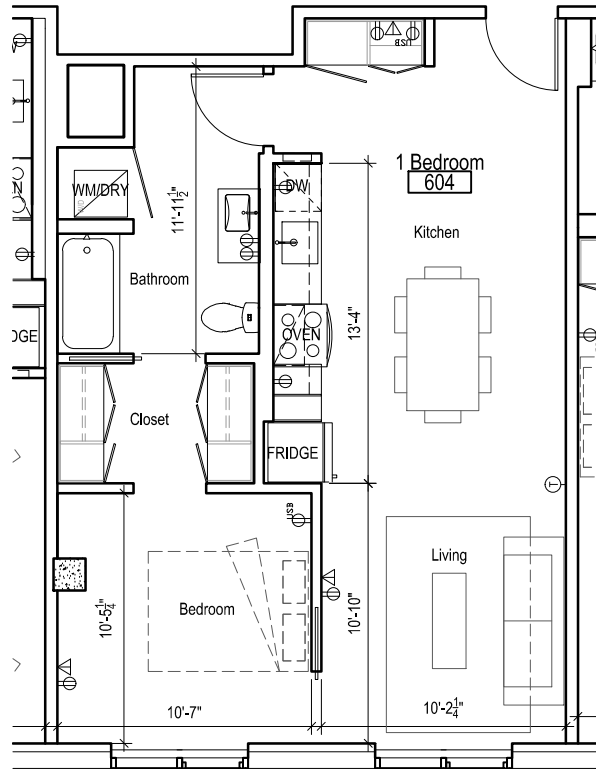

SLATE

SUITE 604

647 sf

124 NE Third Avenue
PDX 97282 leasing contact: (503) 406-2686