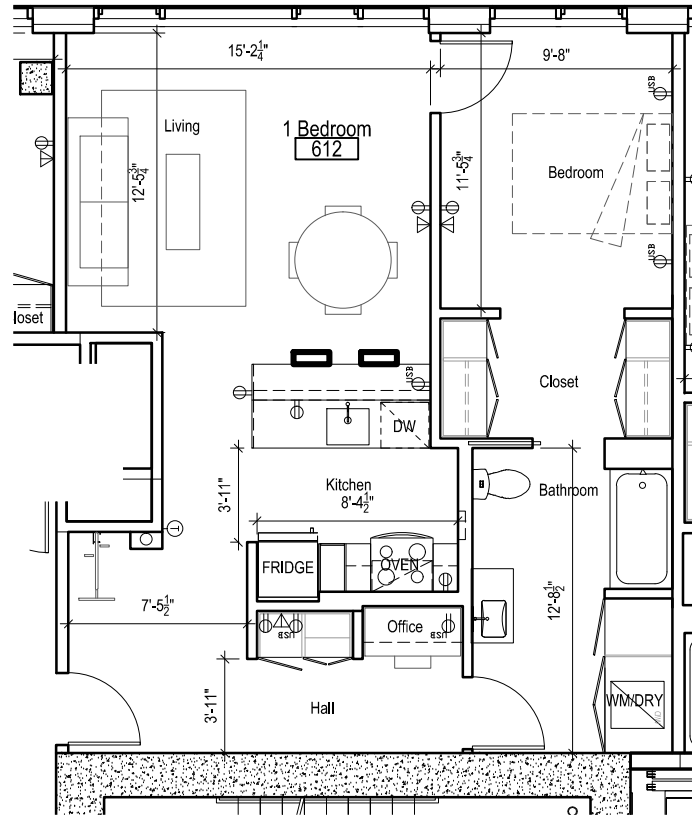

124 NE Third Avenue  
 PDX 97282 leasing contact: (503) 406-2686

**SLATE**

SUITE 610

813sf

124 NE Third Avenue  
 PDX 97282 leasing contact: (503) 406-2686

0 5' 10' Scale: 1/8" = 1'-0"

10.16.2015 ©2015 works partnership architecture, LLC

S L A T E

SUITE 611

1,131 sf

124 NE Third Avenue  
 PDX 97282 leasing contact: (503) 406-2686

10.16.2015 ©2015 works partnership architecture, LLC

SLATE

SUITE 612

762 sf