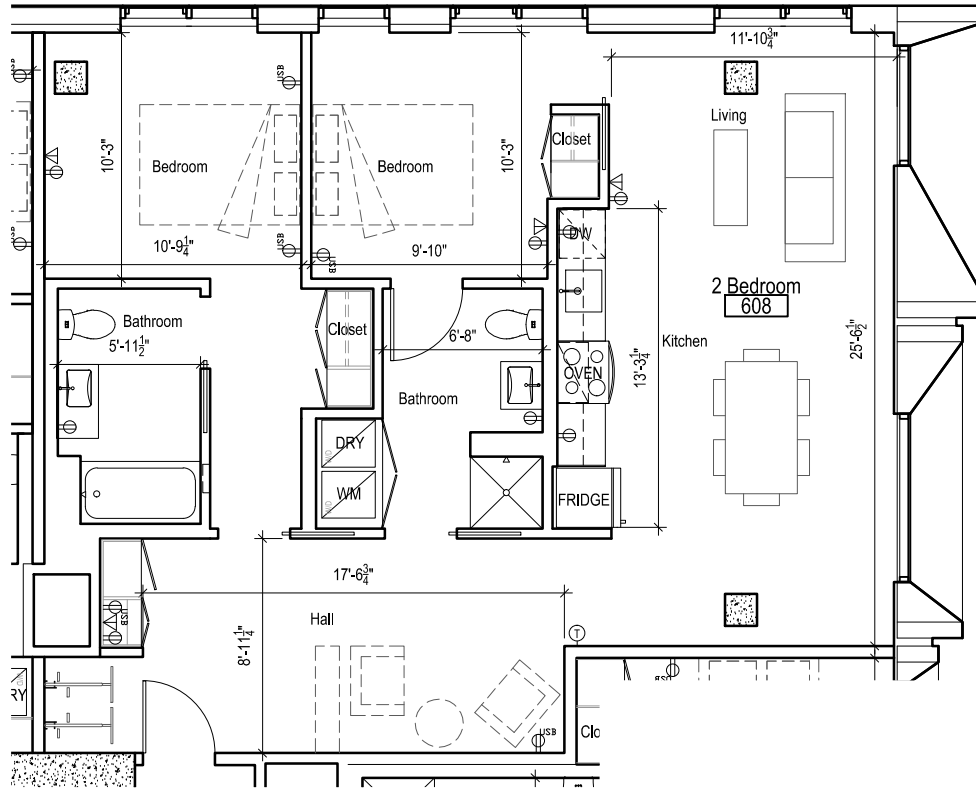

124 NE Third Avenue  
 PDX 97282 leasing contact: (503) 406-2686

S L A T E

SUITE 607

1,037 sf

124 NE Third Avenue  
 PDX 97282 leasing contact: (503) 406-2686

10.16.2015 ©2015 works partnership architecture, LLC

S L A T E

SUITE 608

1,060 sf

124 NE Third Avenue  
 PDX 97282 leasing contact: (503) 406-2686

10.16.2015 ©2015 works partnership architecture, LLC

SLATE

SUITE 609

767 sf