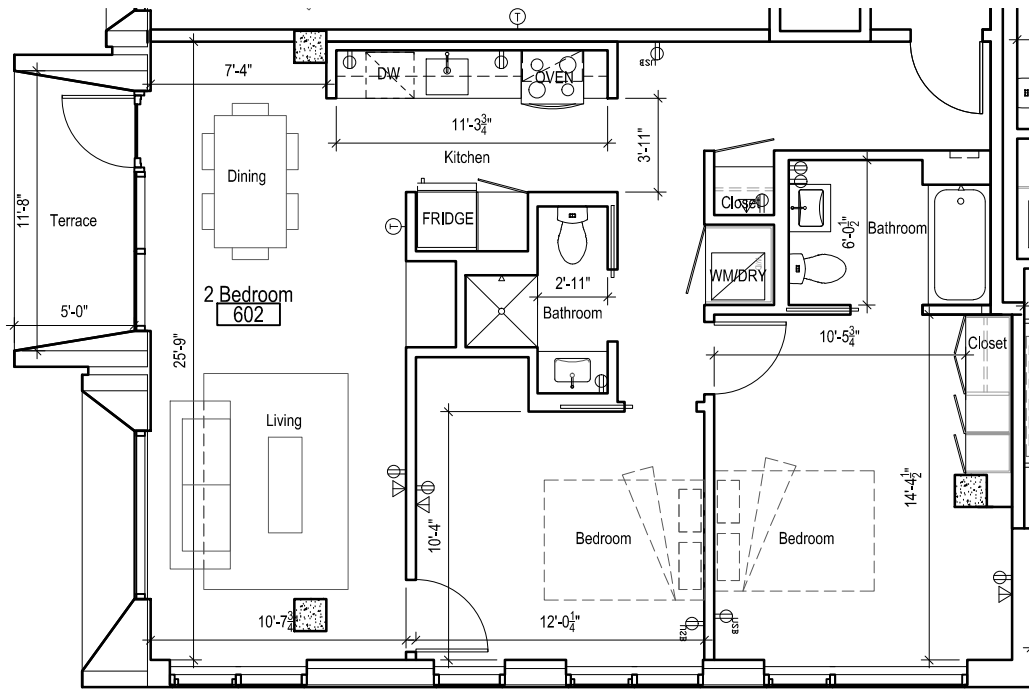

0 5' 10' Scale: 1/8" = 1'-0"

10.16.2015 ©2015 **works** partnership architecture, LLC

SLATE

SUITE 602

1,051 sf

124 NE Third Avenue  
 PDX 97282 leasing contact: (503) 406-2686

SLATE

SUITE 603