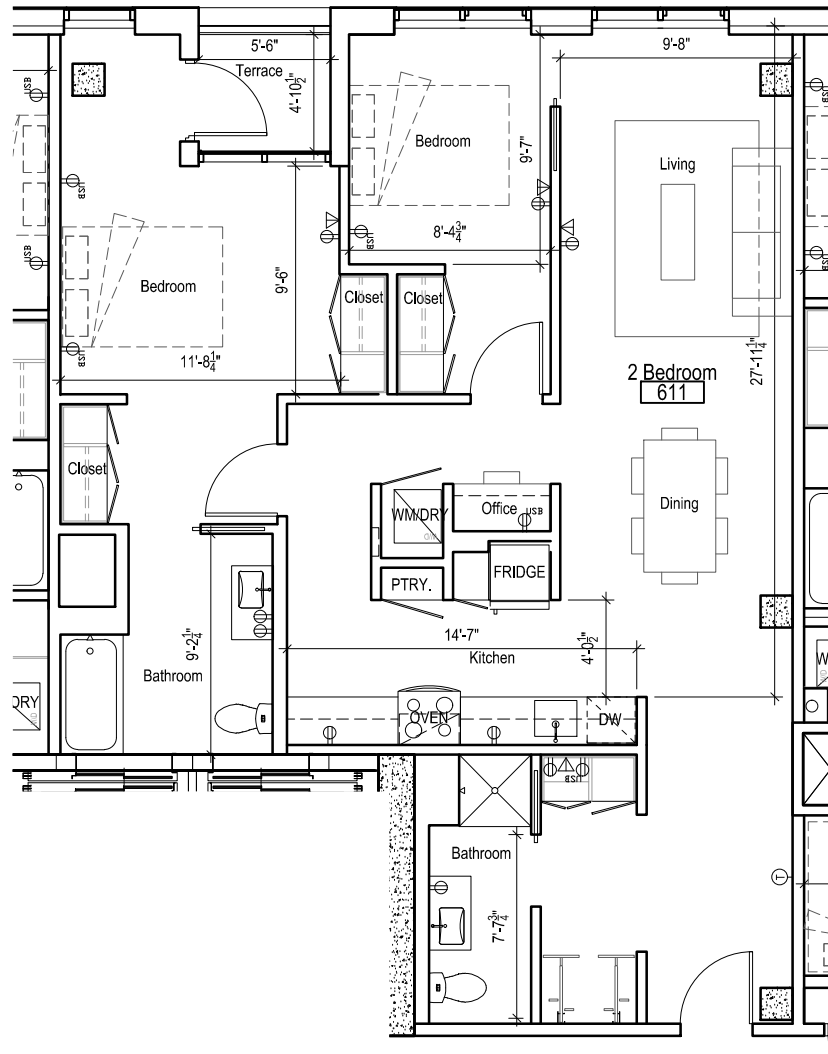

124 NE Third Avenue  
 PDX 97282 leasing contact: (503) 406-2686

**SLATE**

SUITE 610

813sf

124 NE Third Avenue  
 PDX 97282 leasing contact: (503) 406-2686

0 5' 10' Scale: 1/8" = 1'-0"

10.16.2015 ©2015 works partnership architecture, LLC

S L A T E

SUITE 611

1,131 sf

124 NE Third Avenue  
 PDX 97282 leasing contact: (503) 406-2686

10.16.2015 ©2015 works partnership architecture, LLC

SLATE

SUITE 612

762 sf