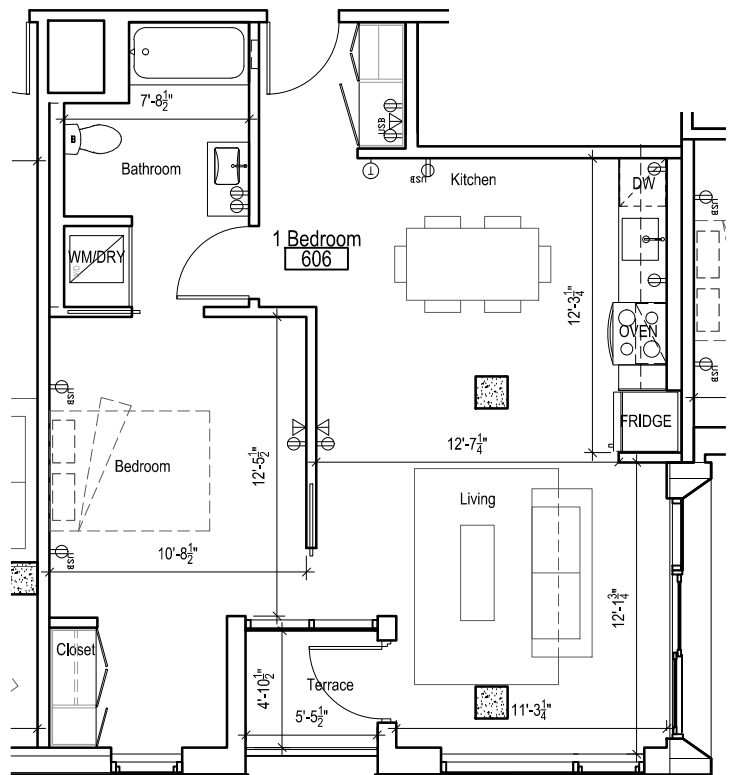

# SLATE

SUITE 605

1,021 sf

124 NE Third Avenue  
 PDX 97282 leasing contact: (503) 406-2686

10.16.2015 ©2015 works partnership architecture, LLC

SLATE

SUITE 606

758 sf

124 NE Third Avenue  
 PDX 97282 leasing contact: (503) 406-2686

S L A T E

SUITE 607

1,037 sf

124 NE Third Avenue  
 PDX 97282 leasing contact: (503) 406-2686

10.16.2015 ©2015 works partnership architecture, LLC