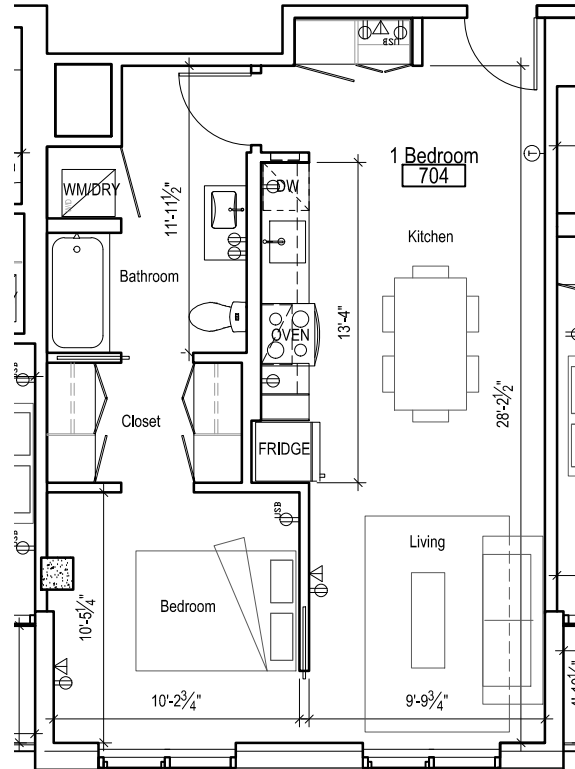

SLATE

SUITE 704

633 sf

124 NE Third Avenue
PDX 97282 leasing contact: (503) 406-2686