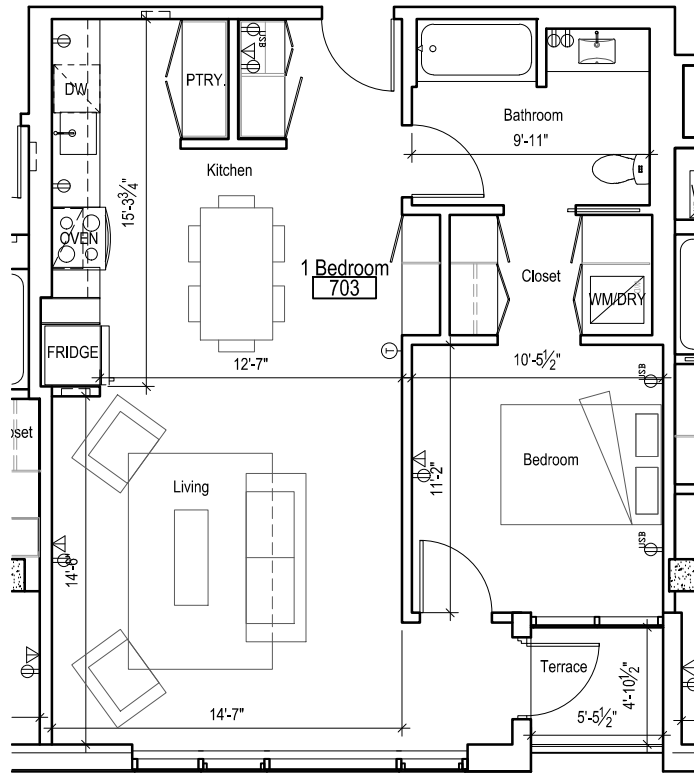

0 5' 10' Scale: 1/8" = 1'-0"

10.16.2015 ©2015 works partnership architecture, LLC

S L A T E

SUITE 702

979 sf

124 NE Third Avenue
 PDX 97282 leasing contact: (503) 406-2686

10.16.2015 ©2015 works partnership architecture, LLC

0 5' 10' Scale: 1/8" = 1'-0"

10.16.2015 ©2015 works partnership architecture, LLC

S L A T E

SUITE 707

1,000sf

124 NE Third Avenue
 PDX 97282 leasing contact: (503) 406-2686

10.16.2015 ©2015 works partnership architecture, LLC