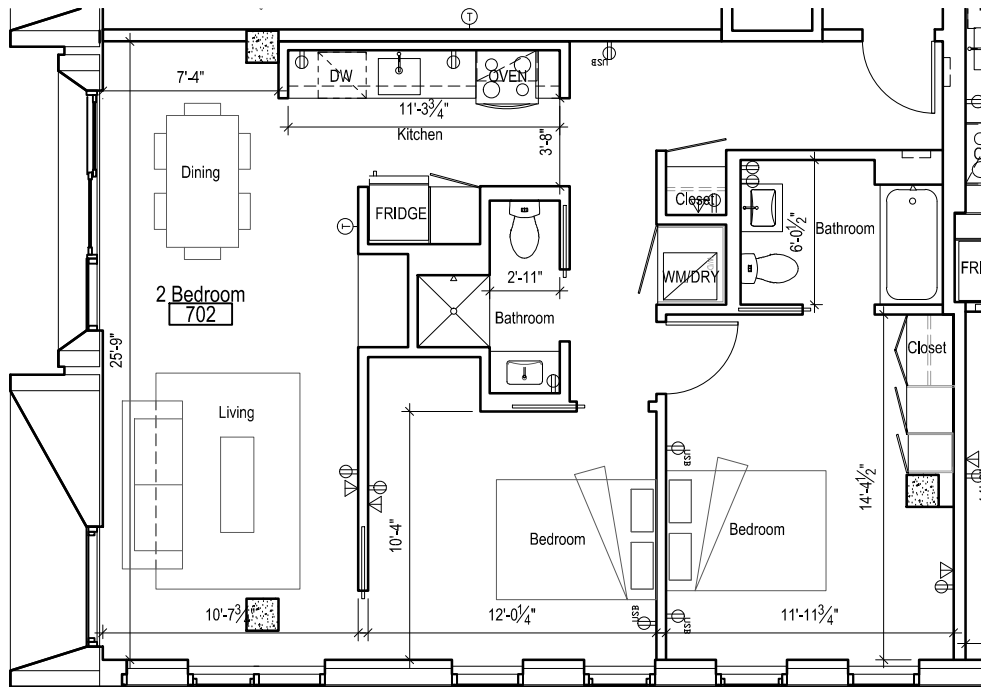

SLATE

SUITE 700

972sf

124 NE Third Avenue
 PDX 97282 leasing contact: (503) 406-2686

10.16.2015 ©2015 works partnership architecture, LLC

SUITE 701

389 sf

124 NE Third Avenue
 PDX 97282 leasing contact: (503) 406-2686

0 5' 10' Scale: 1/8" = 1'-0"

10.16.2015 ©2015 works partnership architecture, LLC

S L A T E

SUITE 702

979 sf

124 NE Third Avenue
 PDX 97282 leasing contact: (503) 406-2686

10.16.2015 ©2015 works partnership architecture, LLC