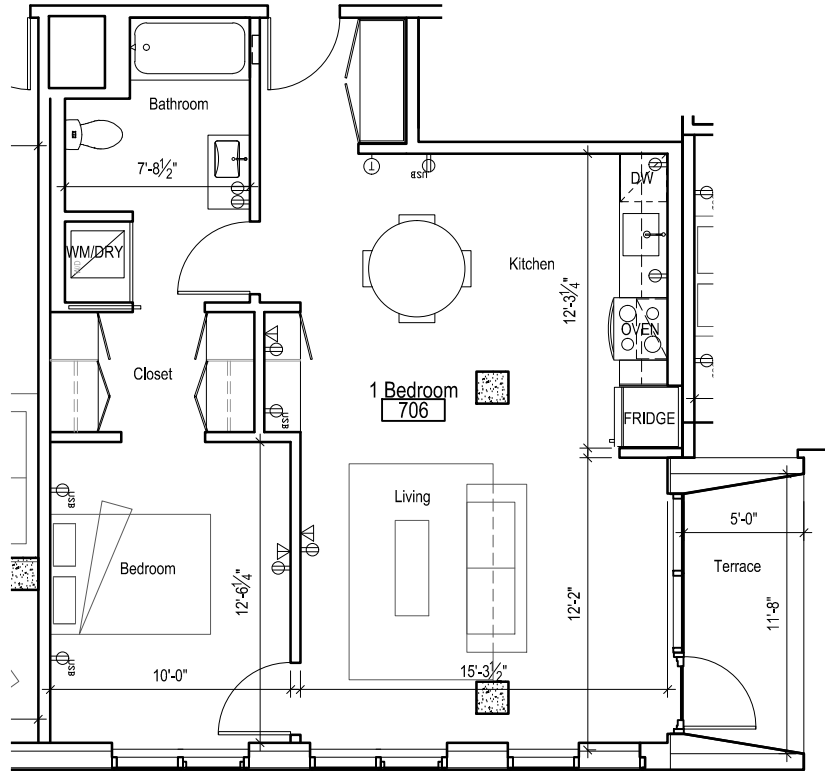

SLATE

SUITE 706

827 sf

124 NE Third Avenue
PDX 97282 leasing contact: (503) 406-2686

0 5' 10' Scale: 1/8" = 1'-0"

10.16.2015 ©2015 works partnership architecture, LLC