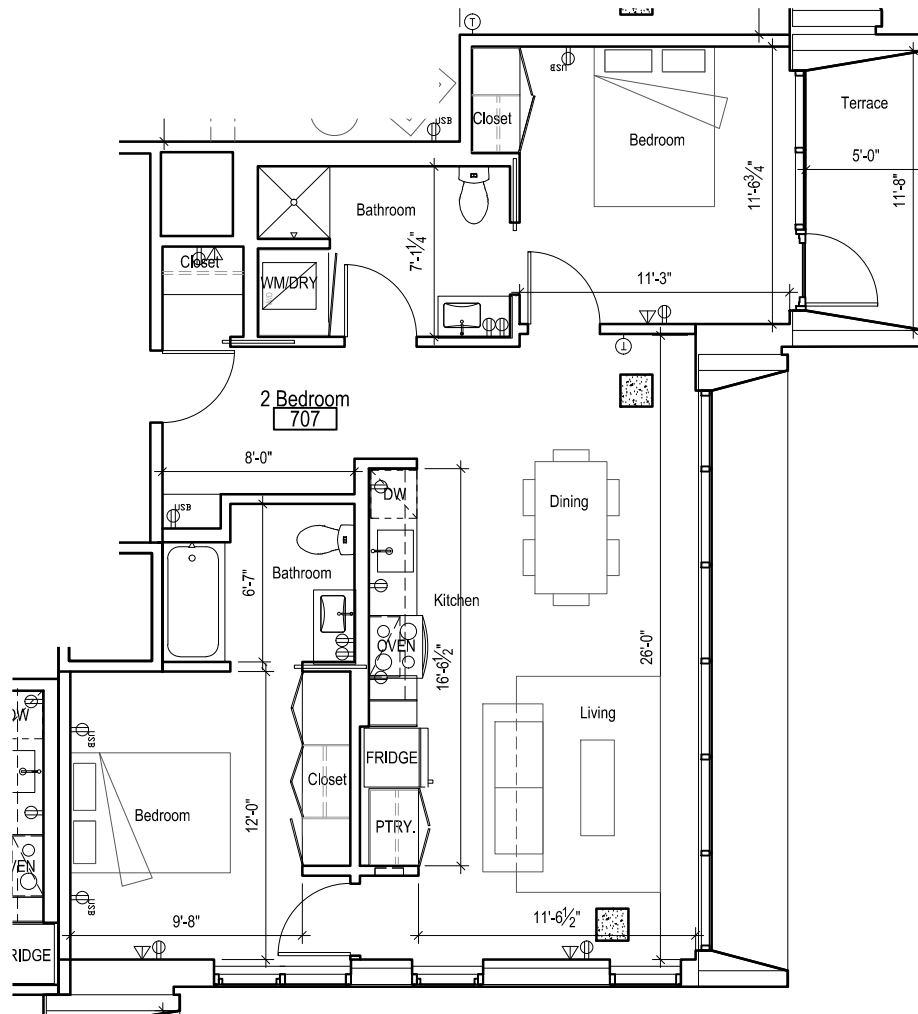

0 5' 10' Scale: 1/8" = 1'-0"

10.16.2015 ©2015 works partnership architecture, LLC

S L A T E

SUITE 702

979 sf

124 NE Third Avenue
 PDX 97282 leasing contact: (503) 406-2686

10.16.2015 ©2015 works partnership architecture, LLC

SLATE

SUITE 705

1,028 sf

124 NE Third Avenue
 PDX 97282 leasing contact: (503) 406-2686

SLATE

SUITE 706

827 sf

124 NE Third Avenue
 PDX 97282 leasing contact: (503) 406-2686

0 5' 10' Scale: 1/8" = 1'-0"

10.16.2015 ©2015 works partnership architecture, LLC

S L A T E

SUITE 707

1,000sf

124 NE Third Avenue
 PDX 97282 leasing contact: (503) 406-2686

10.16.2015 ©2015 works partnership architecture, LLC