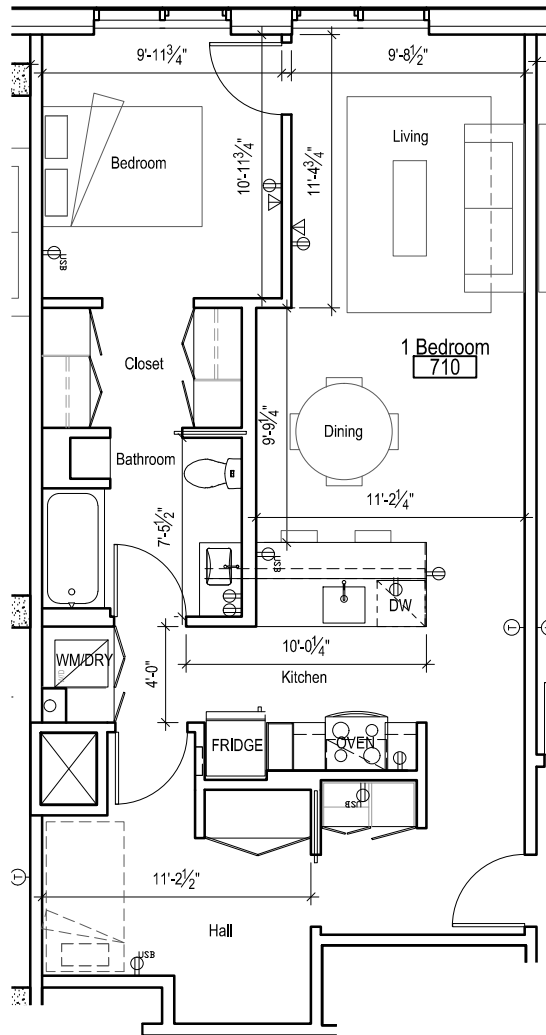

0 5' 10' Scale: 1/8" = 1'-0"

10.16.2015 ©2015 works partnership architecture, LLC

S L A T E

SUITE 702

979 sf

124 NE Third Avenue
 PDX 97282 leasing contact: (503) 406-2686

10.16.2015 ©2015 works partnership architecture, LLC

0 5' 10' Scale: 1/8" = 1'-0"

10.16.2015 ©2015 works partnership architecture, LLC

S L A T E

SUITE 707

1,000sf

124 NE Third Avenue
 PDX 97282 leasing contact: (503) 406-2686

10.16.2015 ©2015 works partnership architecture, LLC

SLATE

SUITE 708

1,126 sf

124 NE Third Avenue
 PDX 97282 leasing contact: (503) 406-2686

S L A T E

SUITE 709

767 sf

124 NE Third Avenue
 PDX 97282 leasing contact: (503) 406-2686

10.16.2015 ©2015 works partnership architecture, LLC

SLATE

SUITE 710

813 sf

124 NE Third Avenue
 PDX 97282 leasing contact: (503) 406-2686

SLATE

SUITE 711

1,130 sf