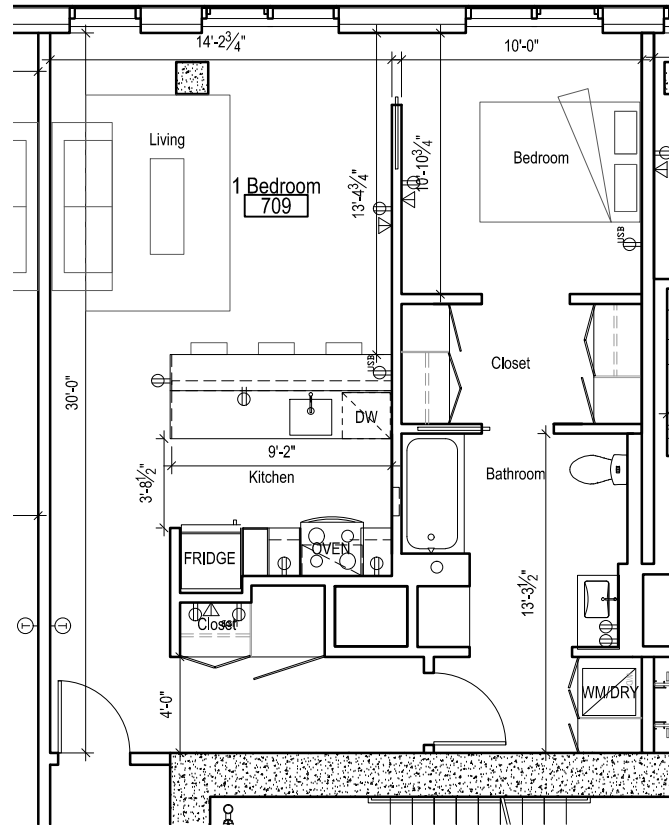

S L A T E

SUITE 709

767 sf

124 NE Third Avenue
PDX 97282 leasing contact: (503) 406-2686

10.16.2015 ©2015 works partnership architecture, LLC