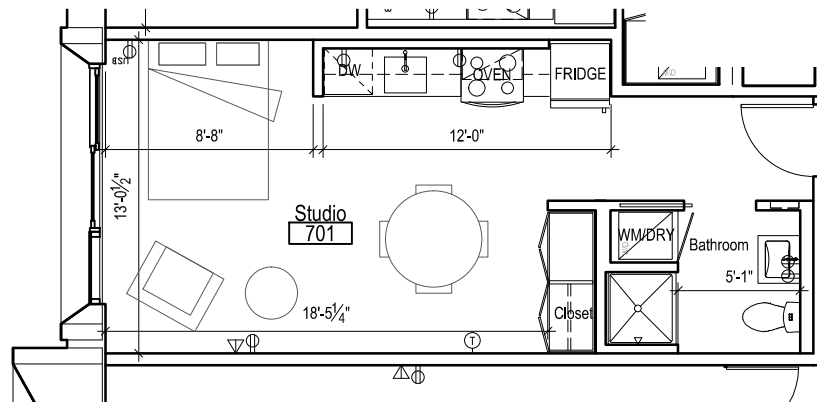

SLATE

SUITE 700

972sf

124 NE Third Avenue
 PDX 97282 leasing contact: (503) 406-2686

10.16.2015 ©2015 works partnership architecture, LLC

SUITE 701

389 sf

124 NE Third Avenue
 PDX 97282 leasing contact: (503) 406-2686

0 5' 10' Scale: 1/8" = 1'-0"

10.16.2015 ©2015 works partnership architecture, LLC

S L A T E

SUITE 702

979 sf

124 NE Third Avenue
 PDX 97282 leasing contact: (503) 406-2686

10.16.2015 ©2015 works partnership architecture, LLC