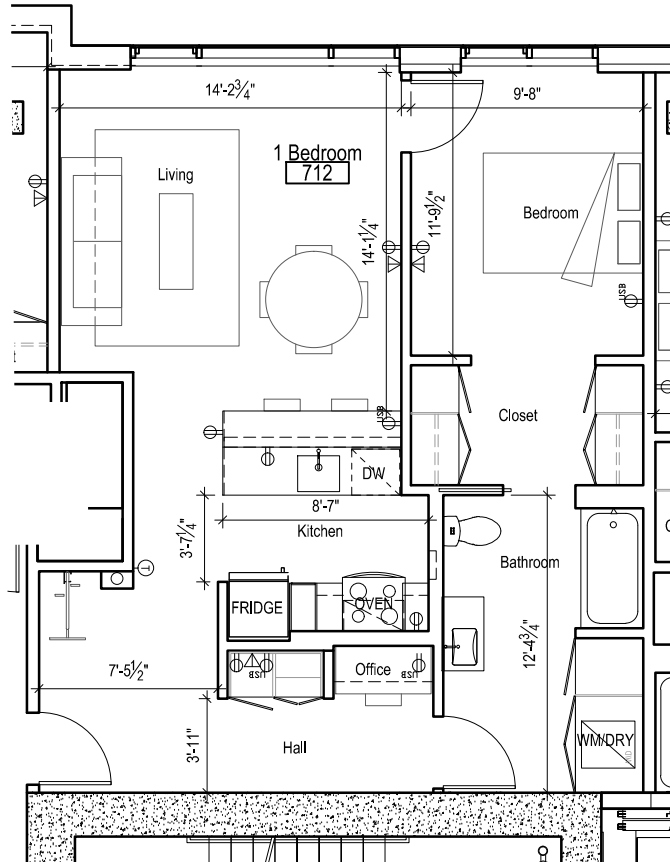

SLATE

SUITE 712

751 sf

124 NE Third Avenue
PDX 97282 leasing contact: (503) 406-2686