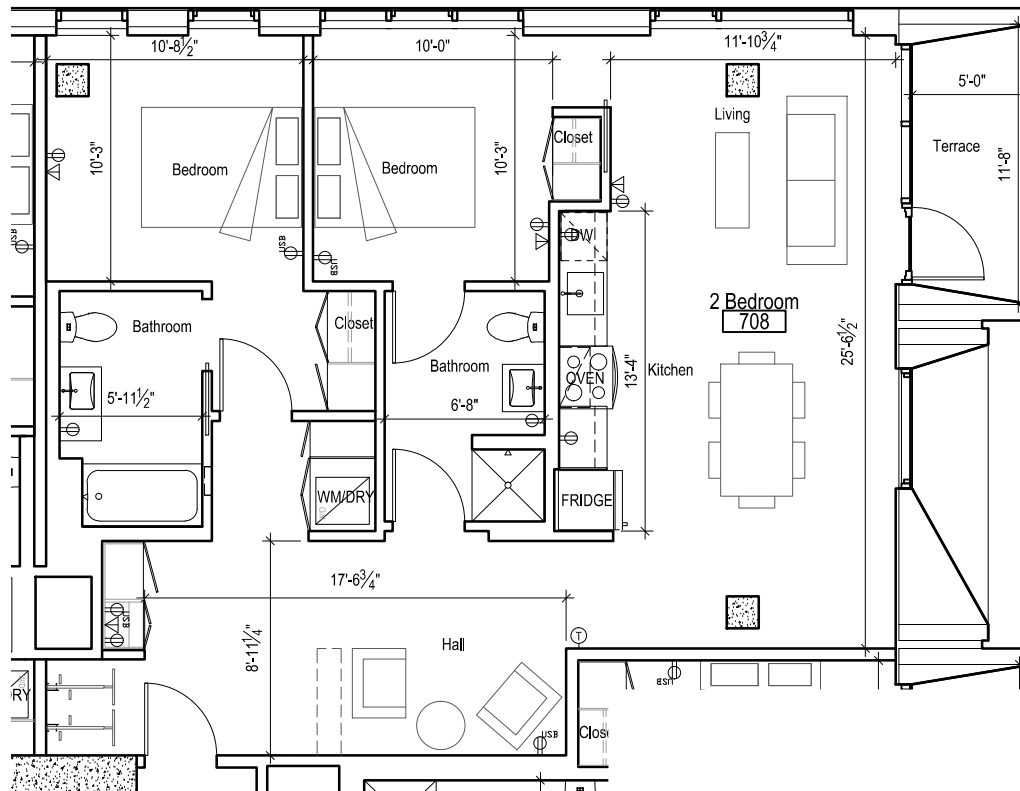

0 5' 10' Scale: 1/8" = 1'-0"

10.16.2015 ©2015 works partnership architecture, LLC

S L A T E

SUITE 707

1,000sf

124 NE Third Avenue
 PDX 97282 leasing contact: (503) 406-2686

10.16.2015 ©2015 works partnership architecture, LLC