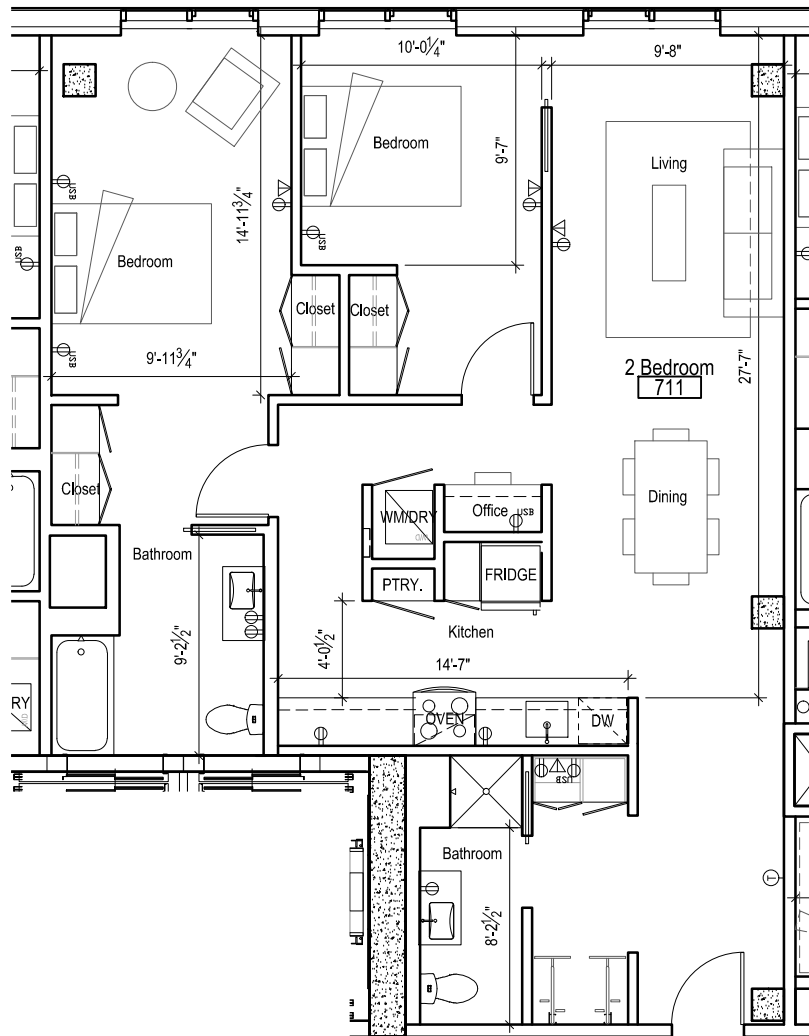

0 5' 10' Scale: 1/8" = 1'-0"

10.16.2015 ©2015 works partnership architecture, LLC

S L A T E

SUITE 702

979 sf

124 NE Third Avenue
 PDX 97282 leasing contact: (503) 406-2686

10.16.2015 ©2015 works partnership architecture, LLC

0 5' 10' Scale: 1/8" = 1'-0"

10.16.2015 ©2015 works partnership architecture, LLC

S L A T E

SUITE 707

1,000sf

124 NE Third Avenue
 PDX 97282 leasing contact: (503) 406-2686

10.16.2015 ©2015 works partnership architecture, LLC

10.16.2015 ©2015 works partnership architecture, LLC

SLATE

SUITE 710

813 sf

124 NE Third Avenue
 PDX 97282 leasing contact: (503) 406-2686

SLATE

SUITE 711

1,130 sf