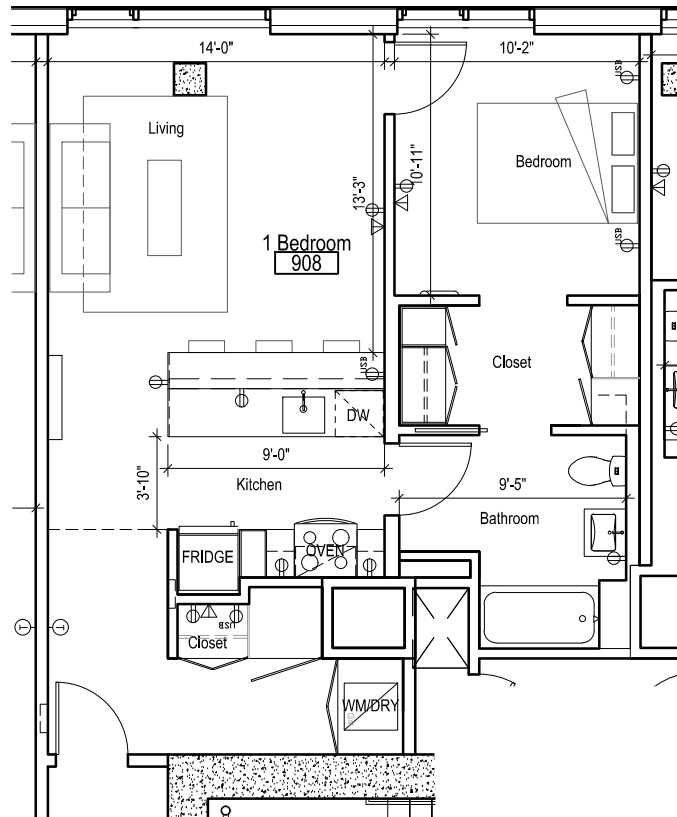

10.16.2015 ©2015 works partnership architecture, LLC

SLATE

SUITE 907

1,112 sf

124 NE Third Avenue  
 PDX 97282 leasing contact: (503) 406-2686

SLATE

SUITE 908

713 sf

124 NE Third Avenue  
 PDX 97282 leasing contact: (503) 406-2686

0 5' 10' Scale: 1/8" = 1'-0"

10.16.2015 ©2015 works partnership architecture, LLC

SLATE

SUITE 909

813 sf

124 NE Third Avenue  
 PDX 97282 leasing contact: (503) 406-2686