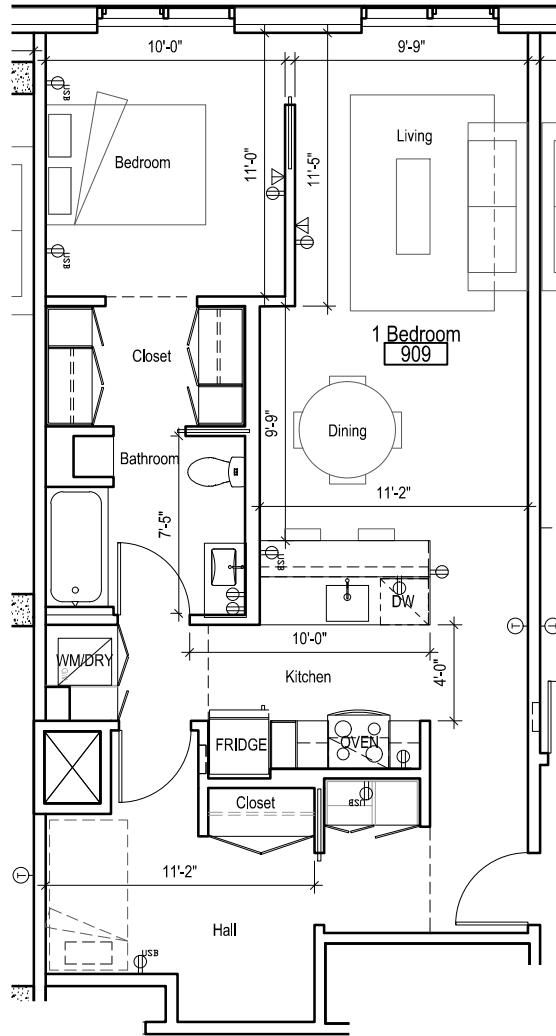

10.16.2015 ©2015 works partnership architecture, LLC

SLATE

SUITE 907

1,112 sf

124 NE Third Avenue  
 PDX 97282 leasing contact: (503) 406-2686

SLATE

SUITE 908

713 sf

124 NE Third Avenue  
 PDX 97282 leasing contact: (503) 406-2686

0 5' 10' Scale: 1/8" = 1'-0"

10.16.2015 ©2015 works partnership architecture, LLC

SLATE

SUITE 909

813 sf

124 NE Third Avenue  
 PDX 97282 leasing contact: (503) 406-2686