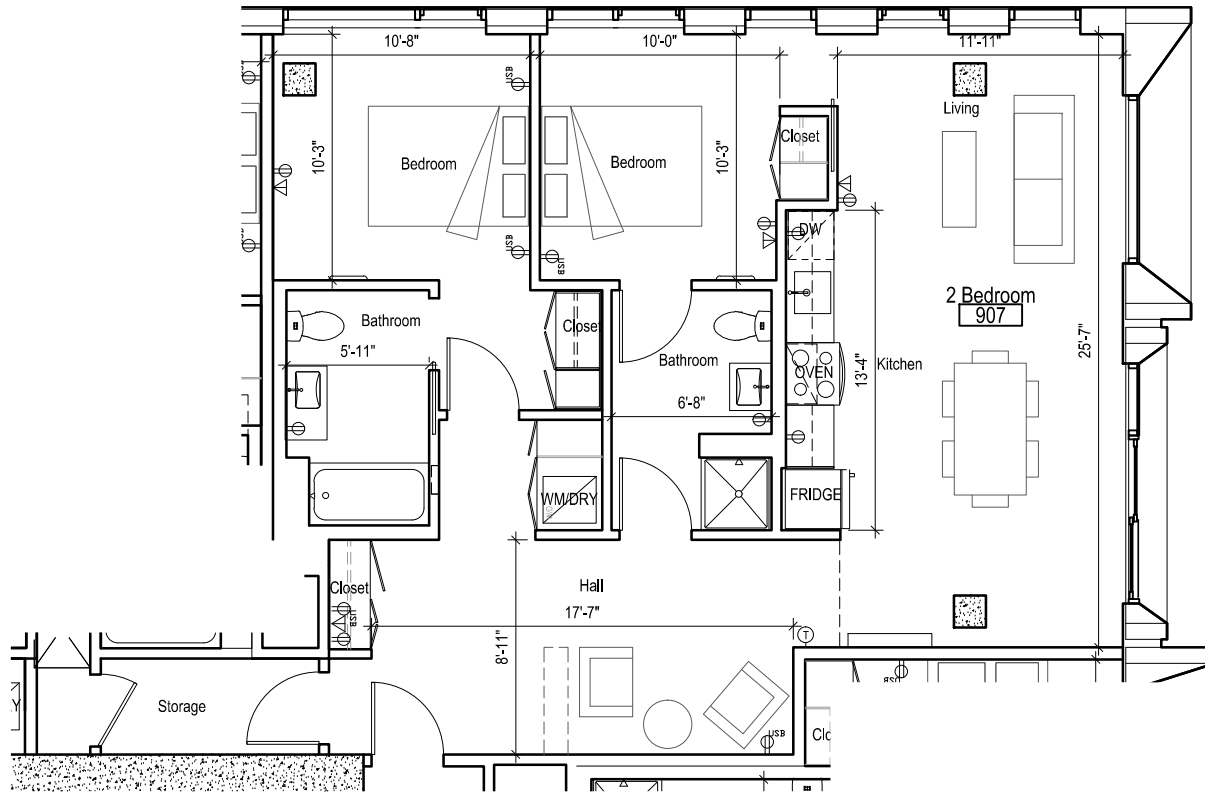

10.16.2015 ©2015 works partnership architecture, LLC

SLATE

SUITE 907

1,112 sf

124 NE Third Avenue  
 PDX 97282 leasing contact: (503) 406-2686

SLATE

SUITE 908

713 sf