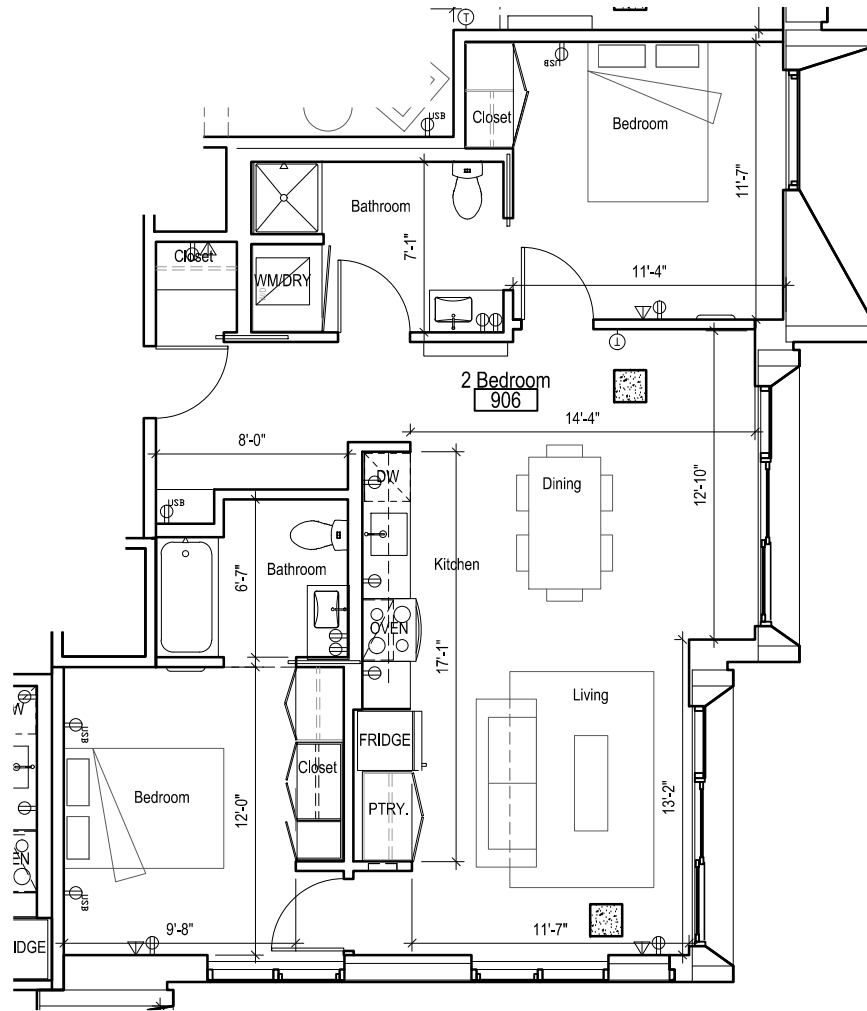

S L A T E

SUITE 906

969 sf

124 NE Third Avenue
PDX 97282 leasing contact: (503) 406-2686

10.16.2015 ©2015 works partnership architecture, LLC