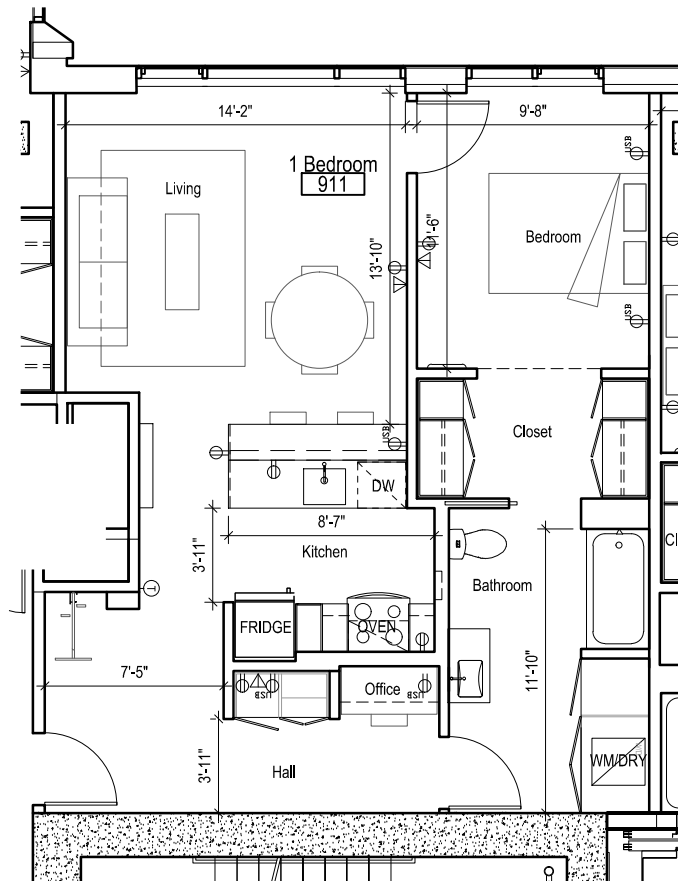

10.16.2015 ©2015 works partnership architecture, LLC

SLATE

SUITE 907

1,112 sf

124 NE Third Avenue  
 PDX 97282 leasing contact: (503) 406-2686

SLATE

SUITE 908

713 sf

124 NE Third Avenue  
 PDX 97282 leasing contact: (503) 406-2686

0 5' 10' Scale: 1/8" = 1'-0"

10.16.2015 ©2015 works partnership architecture, LLC

SLATE

SUITE 909

813 sf

124 NE Third Avenue  
 PDX 97282 leasing contact: (503) 406-2686