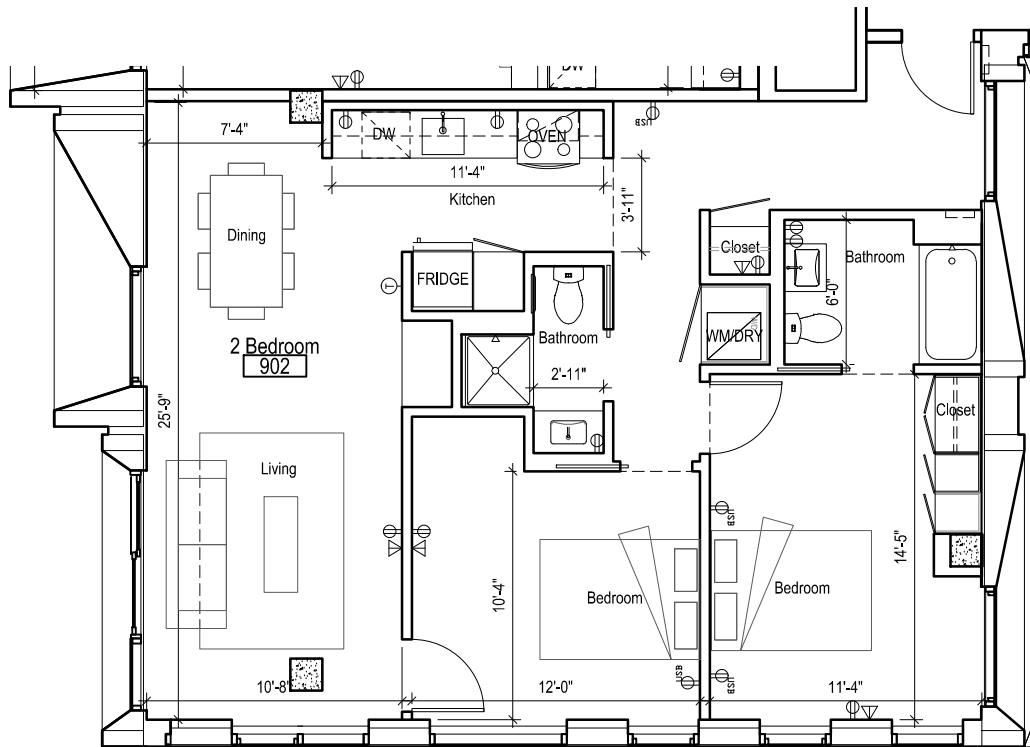

**SLATE**

SUITE 900

1,214 sf

124 NE Third Avenue  
 PDX 97282 leasing contact: (503) 406-2686

S L A T E

SUITE 901

736 sf

124 NE Third Avenue  
 PDX 97282 leasing contact: (503) 406-2686

SLATE

SUITE 902

990 sf

124 NE Third Avenue  
 PDX 97282 leasing contact: (503) 406-2686

Scale: 1/8" = 1'-0"

10.16.2015 ©2015 **works** partnership architecture, LLC

SLATE

SUITE 903