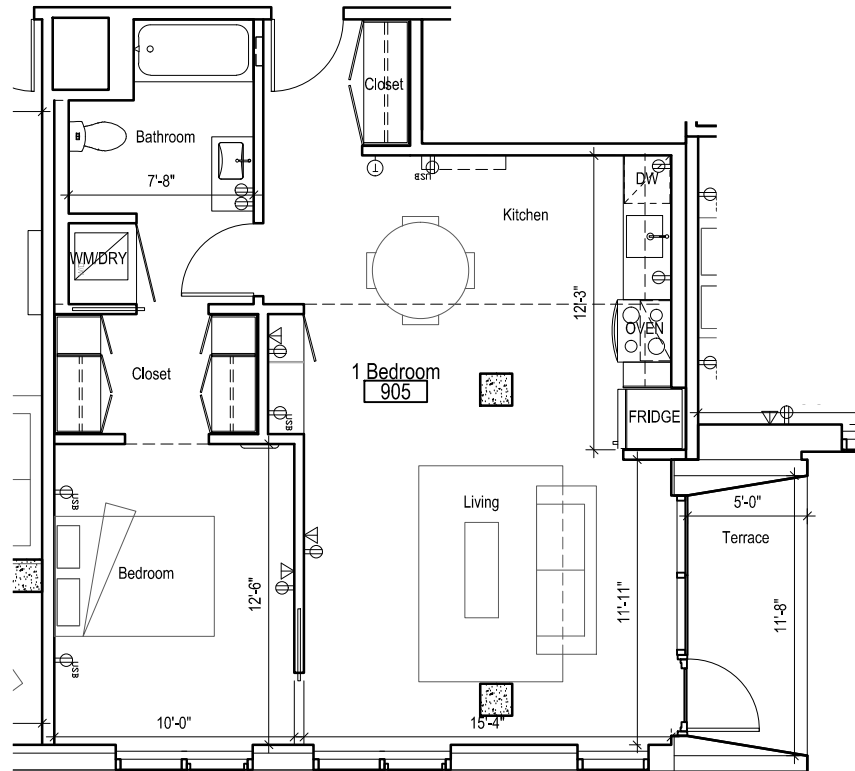

SLATE

SUITE 902

990 sf

124 NE Third Avenue  
 PDX 97282 leasing contact: (503) 406-2686

Scale: 1/8" = 1'-0"

10.16.2015 ©2015 **works** partnership architecture, LLC

SLATE

SUITE 903

1,008 sf

124 NE Third Avenue  
 PDX 97282 leasing contact: (503) 406-2686

10.16.2015 ©2015 works partnership architecture, LLC

SLATE

SUITE 904

1,028 sf

124 NE Third Avenue  
 PDX 97282 leasing contact: (503) 406-2686