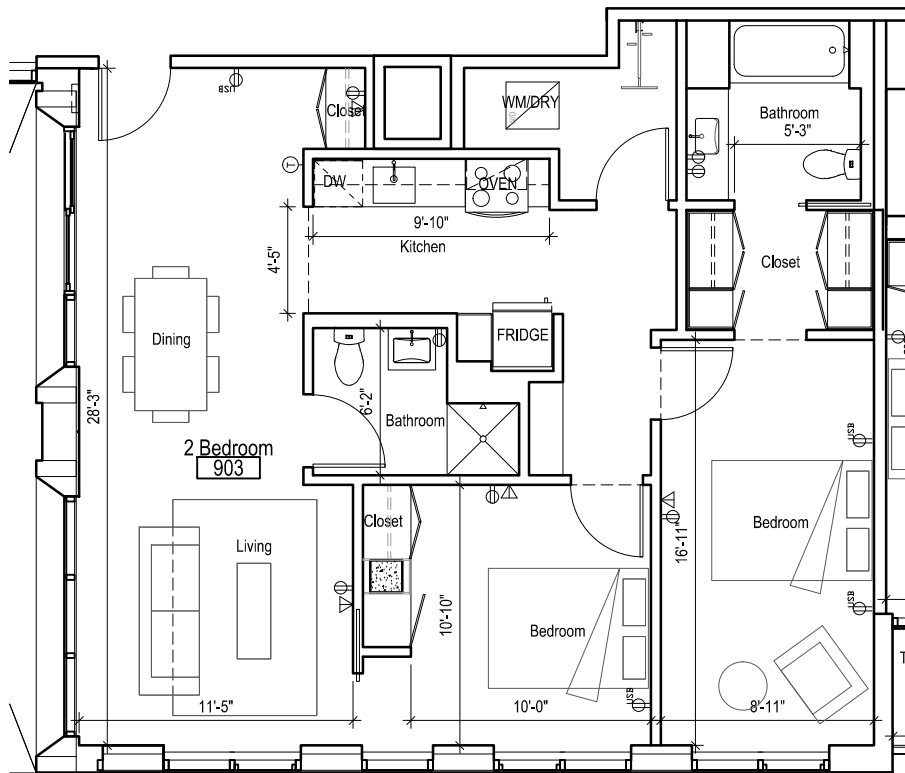

SLATE

SUITE 902

990 sf

124 NE Third Avenue  
 PDX 97282 leasing contact: (503) 406-2686

Scale: 1/8" = 1'-0"

10.16.2015 ©2015 **works** partnership architecture, LLC

SLATE

SUITE 903

1,008 sf

124 NE Third Avenue  
 PDX 97282 leasing contact: (503) 406-2686

10.16.2015 ©2015 works partnership architecture, LLC

SLATE

SUITE 904

1,028 sf

124 NE Third Avenue  
 PDX 97282 leasing contact: (503) 406-2686