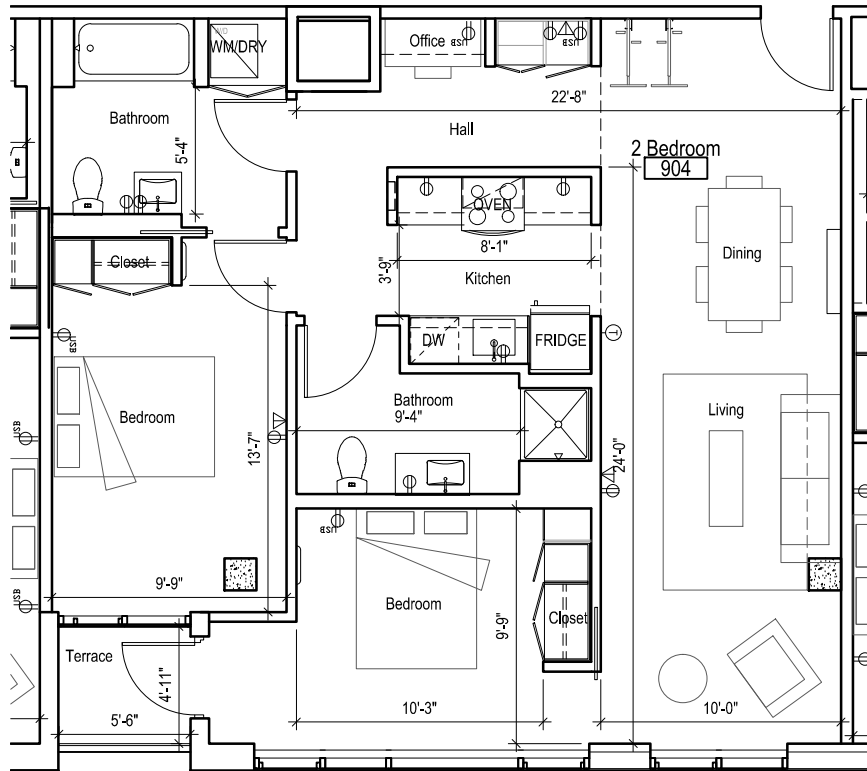

SLATE

SUITE 902

990 sf

124 NE Third Avenue  
 PDX 97282 leasing contact: (503) 406-2686

Scale: 1/8" = 1'-0"

10.16.2015 ©2015 **works** partnership architecture, LLC

SLATE

SUITE 903

1,008 sf

124 NE Third Avenue  
 PDX 97282 leasing contact: (503) 406-2686

10.16.2015 ©2015 works partnership architecture, LLC

SLATE

SUITE 904

1,028 sf

124 NE Third Avenue  
 PDX 97282 leasing contact: (503) 406-2686