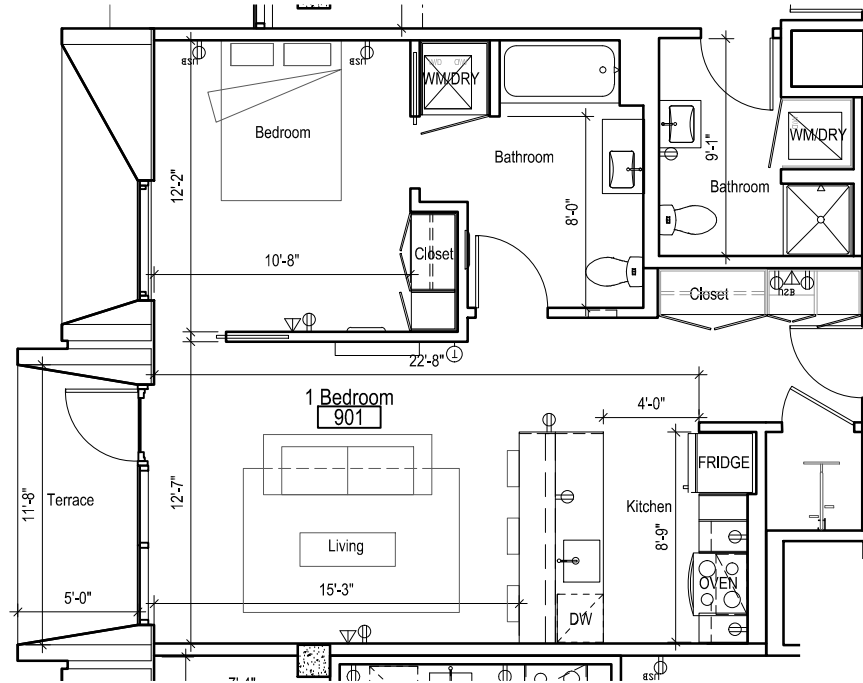

**SLATE**

SUITE 900

1,214 sf

124 NE Third Avenue  
 PDX 97282 leasing contact: (503) 406-2686

S L A T E

SUITE 901

736 sf

124 NE Third Avenue  
 PDX 97282 leasing contact: (503) 406-2686

SLATE

SUITE 902

990 sf

124 NE Third Avenue  
 PDX 97282 leasing contact: (503) 406-2686

Scale: 1/8" = 1'-0"

10.16.2015 ©2015 **works** partnership architecture, LLC

SLATE

SUITE 903